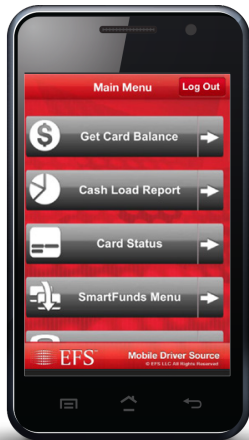

You can press any "pin" on the map to display the location name, nearest exit, and fuel price (if available).

By pressing on the blue arrow, you are taken to a screen with more details on the location, including the ability to call the location directly or get instant driving directions.

## Providing Mobile Solutions for the Transportation Industry.

Put the power of EFS in your hand, with our mobile application for drivers.

**EFS Mobile Driver Source<sup>SM</sup>**  
v2.0

# GETTING STARTED: EFS Mobile Driver Source<sup>SM</sup>

**EFS Mobile Driver Source<sup>SM</sup>** is the source that allows you convenient access to your EFS card management functions while on the go. This app allows you to manage your cards anytime and anywhere from your mobile device. This convenient, secure mobile app provides unprecedented EFS card access and control.

**EFS Mobile Driver Source<sup>SM</sup>** users can:

- Get real-time card balances
- Check the card load history
- Find fuel locations

*On the road and on-the-go,  
EFS keeps you moving*

Download the app from the Apple App Store or Google Play. While the app is free for the public to download, users must be a current EFS customer with a valid and active EFS card number and PIN in order to use this app.